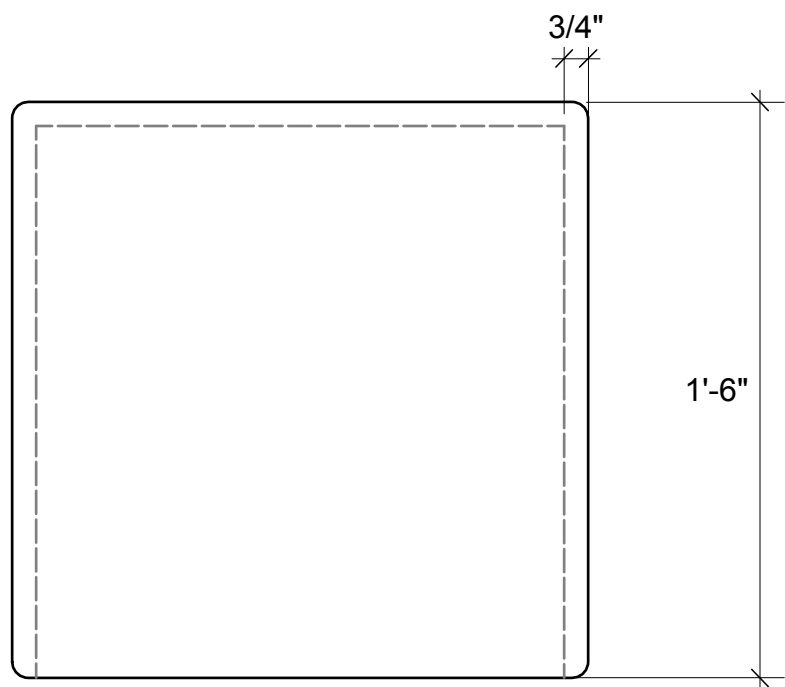

Director: Neil Pankhurst
Scene Designer: Inseung Park
Technical Director: Andrew Stuart

THE WALTZ

Projector box

Drafter: Inseung Park

scale: 2"=1'-0"

Date: May 9, 2016

Of 11

5-A Projector box: front

5-B Projector box: section

5-C Projector box: top

5-D Projector box: right isometric