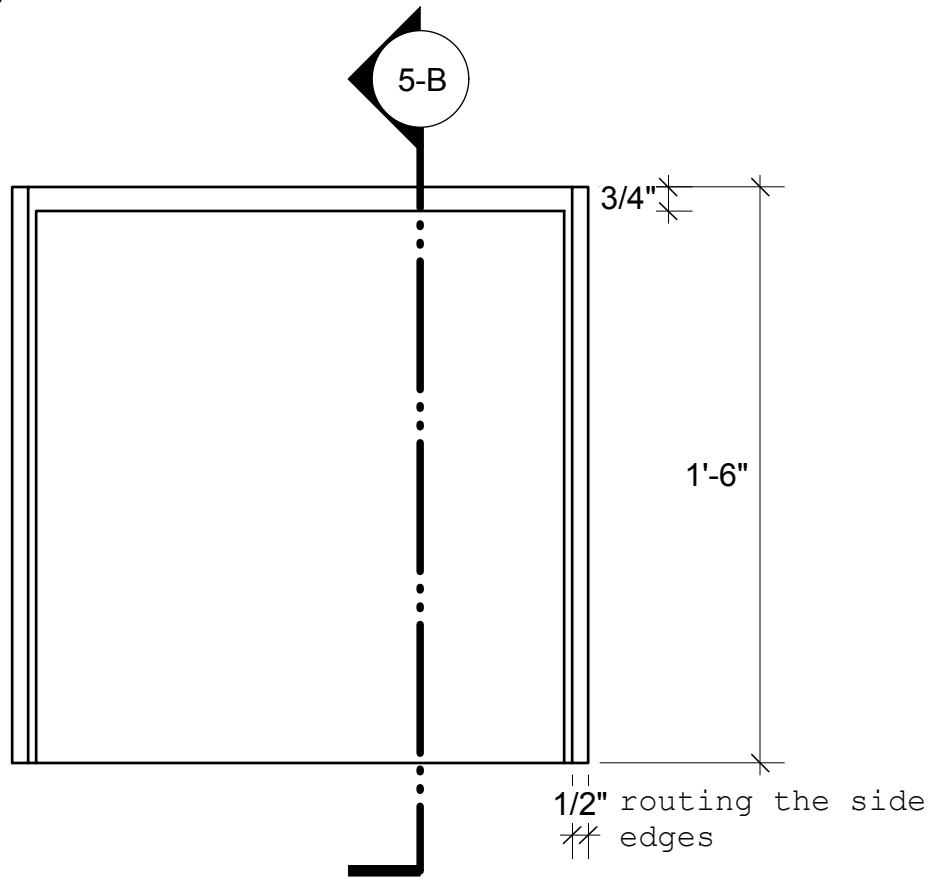

Director: Neil Pankhurst
Scene Designer: Inseung Park
Technical Director: Andrew Stuart

THE WALTZ

Projector box

Drafter: Inseung Park

scale: 2"=1'-0"

Date: May 9, 2016

Of 11

5-A Projector box: front

5-B Projector box: section

5-C Projector box: top

5-D Projector box: right isometric