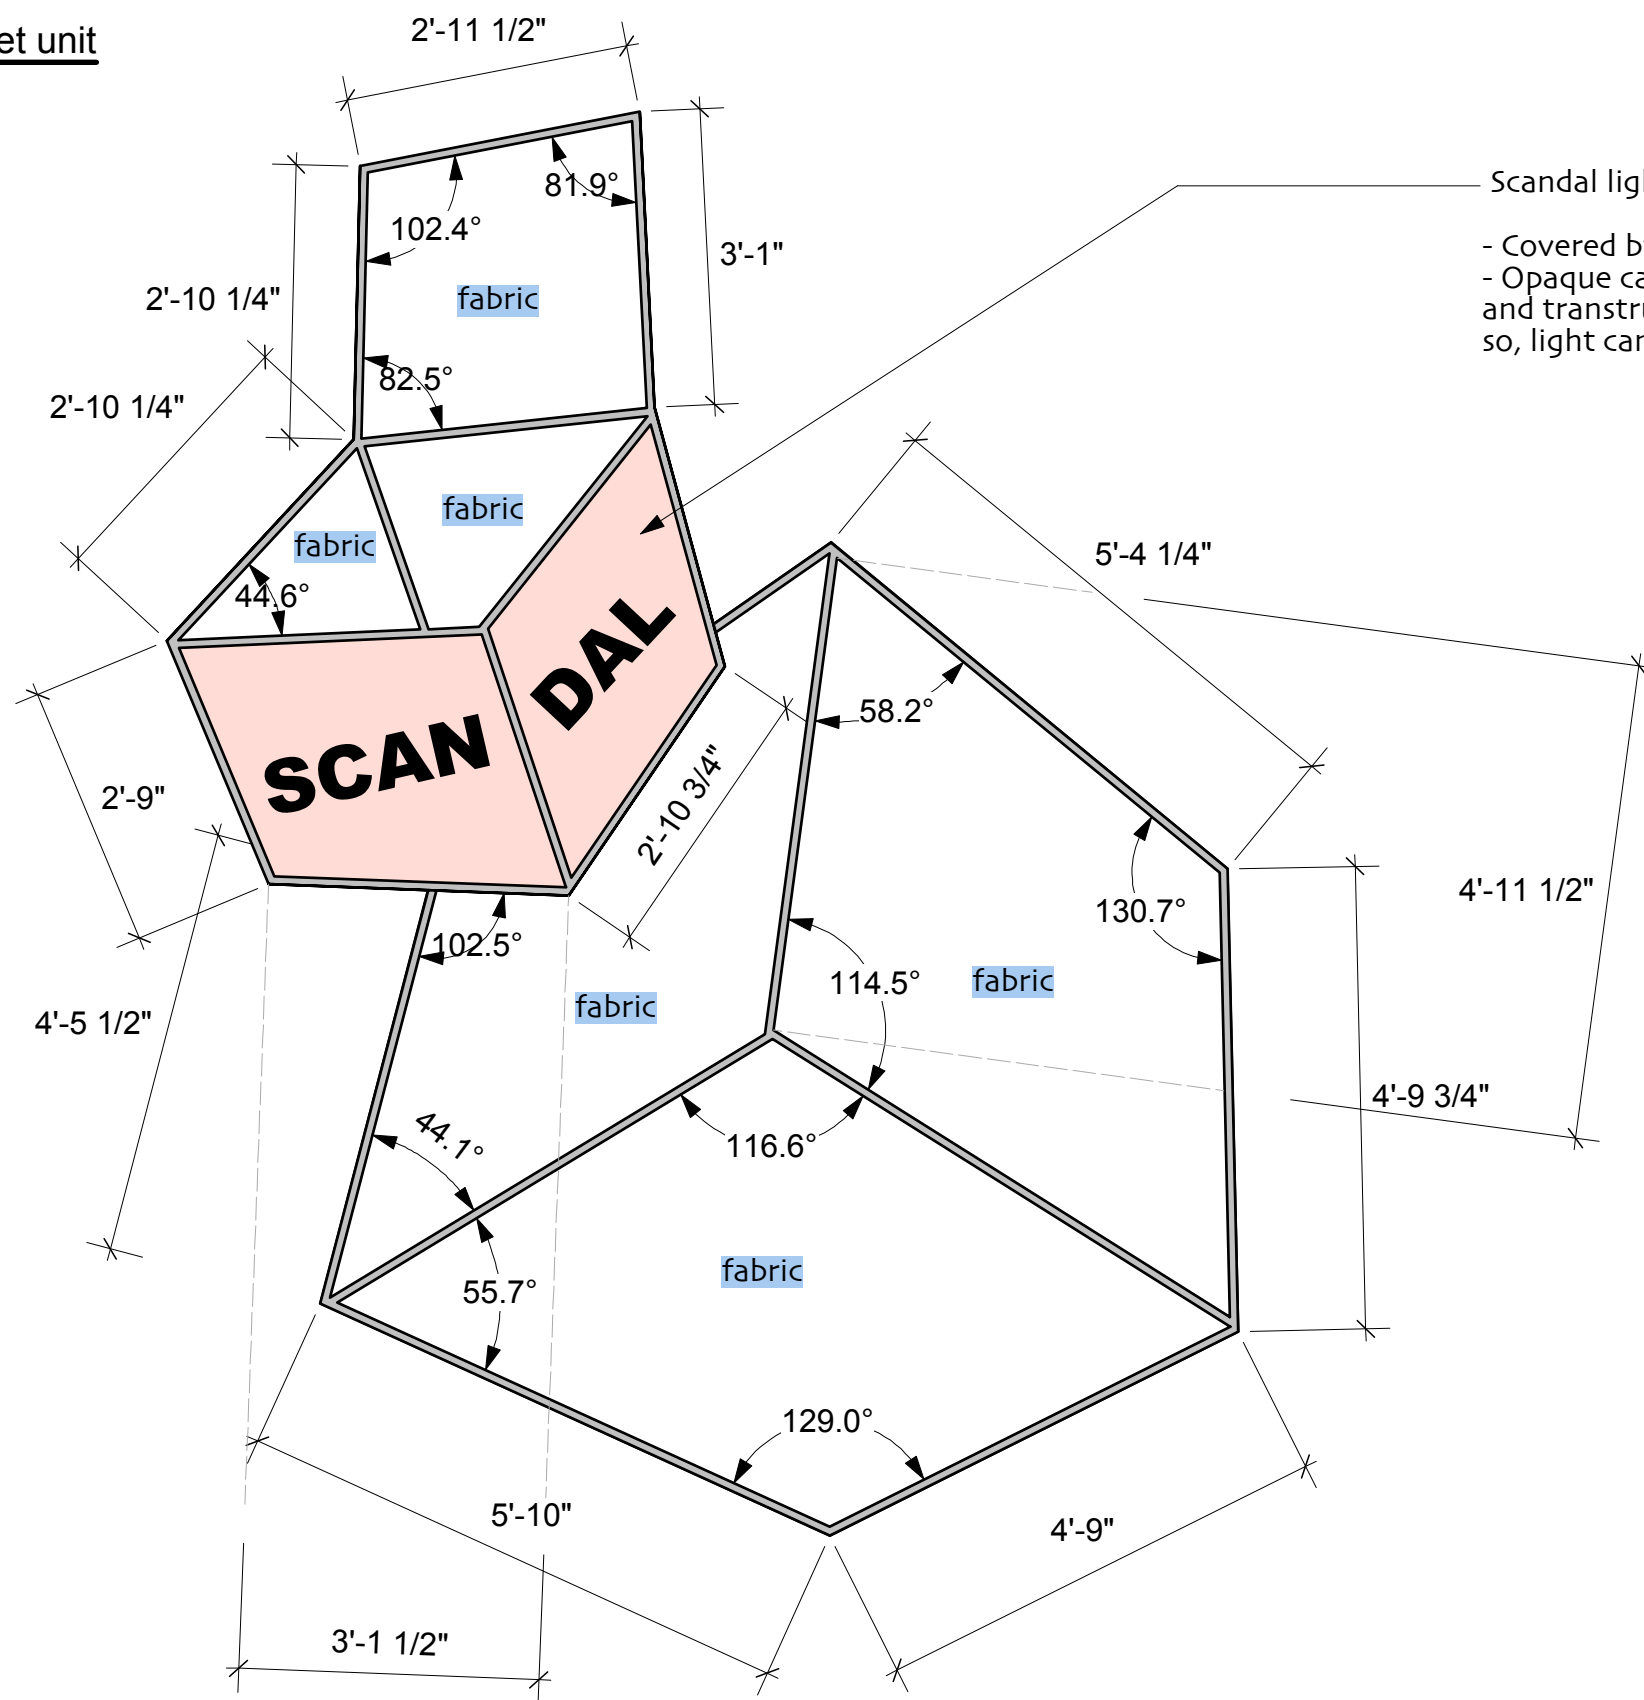

A TV set unit

Scandal light box in pink:

- Covered by fabric
- Opaque card board or paint in the background and transtrucent on "scandal" cutout so, light can come through only letters

**Note:**

- whole unit is 2D surface
- surface in pink: should be solid opaque surface, light bleeding only letter cutout
- all 1" steel